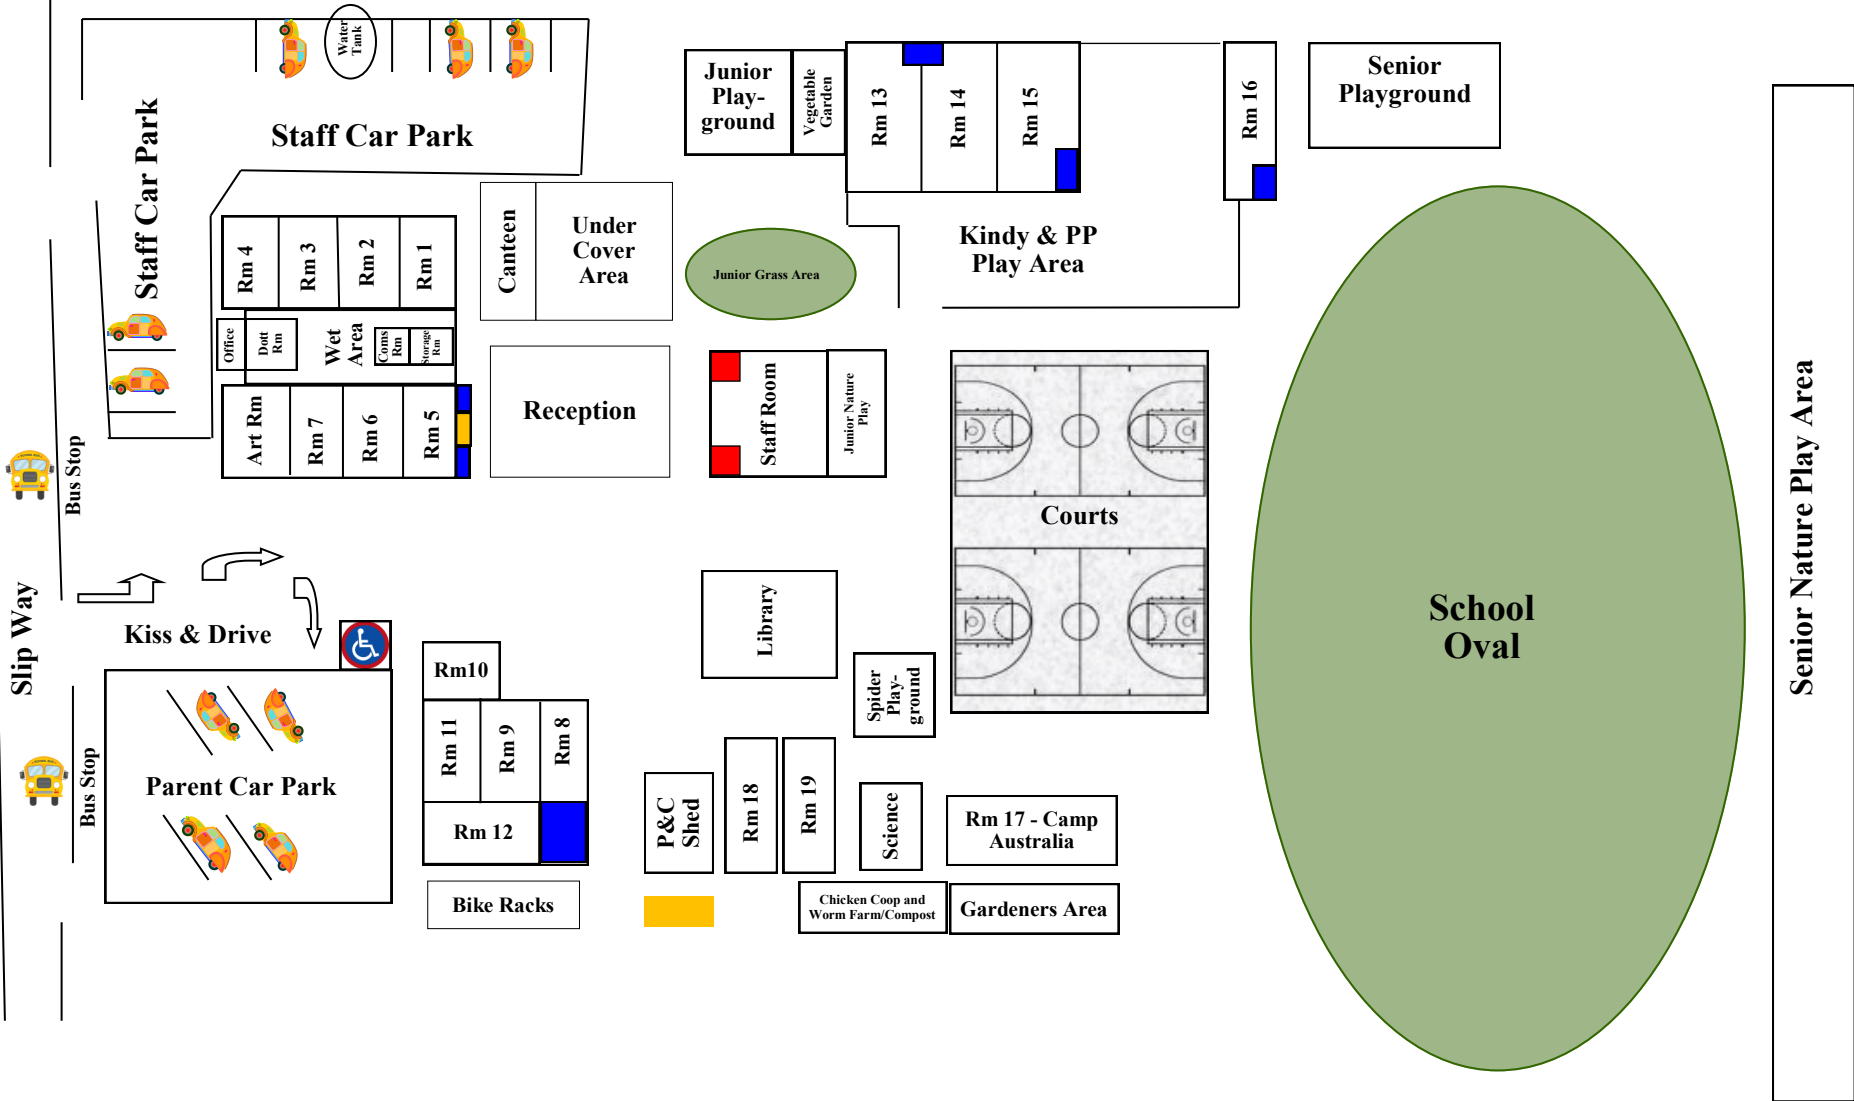

Great Northern Highway

Key

Student Toilets	
Disable Toilet	
Staff Toilets	

Upper Swan Primary School Map