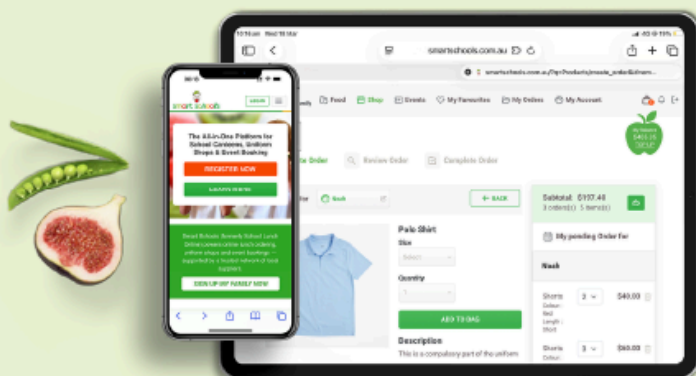

A NEW NAME IS COMING...

SMART SCHOOLS

You may soon notice a new name when ordering lunches, buying uniforms or booking school events.

SCHOOL LUNCH ONLINE WILL SOON BECOME SMART SCHOOLS

Over the coming weeks your school will move across to **Our New Smart Schools Platform**. While the name and look are changing, the people behind the system remain exactly the same.

Smart Schools is still the same Australian owned and operated family business, run by people who understand how hectic school mornings can be.

Our goal remains the same – **helping schools and families manage lunches, uniforms and events easily and reliably online.**